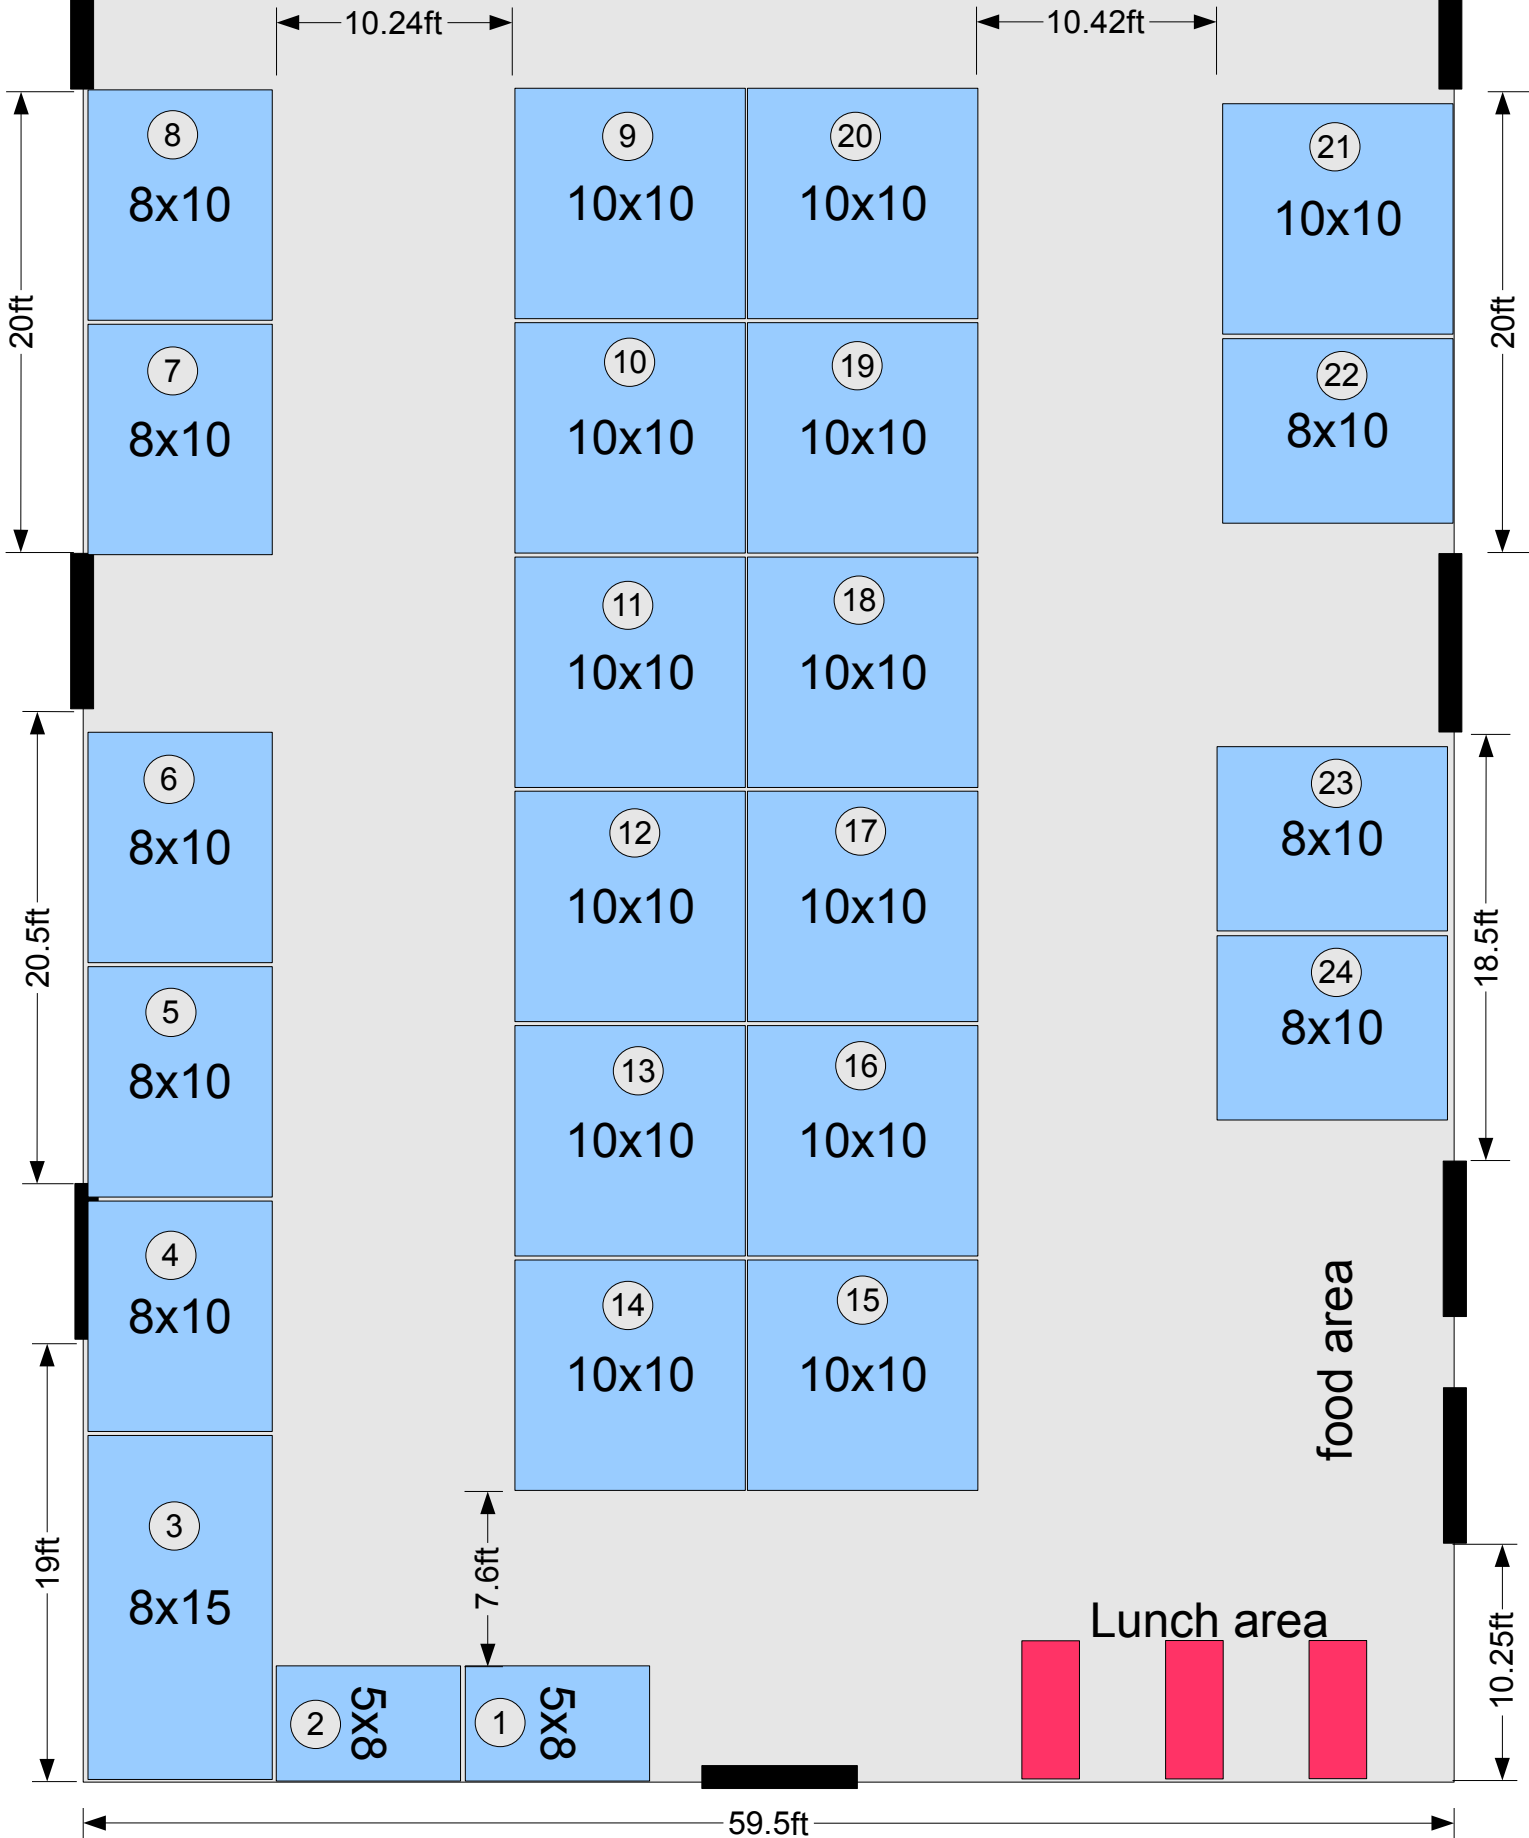

Stage

Main Hall

Hobby Room